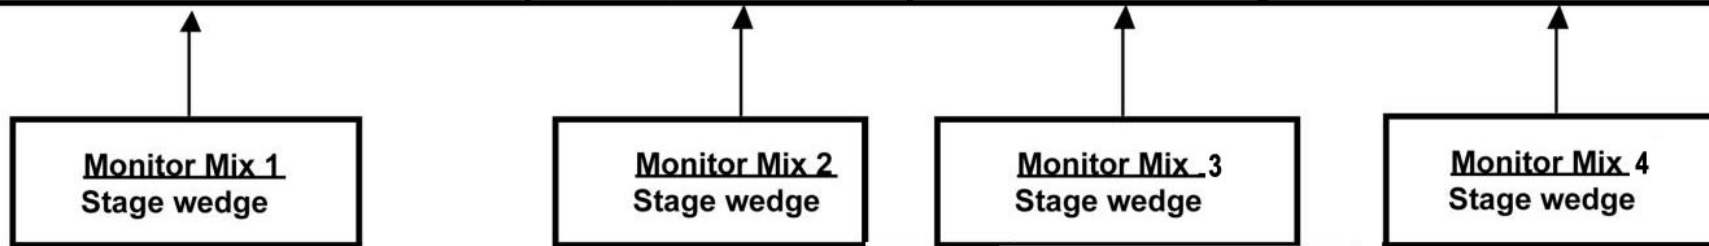

Molly's Revenge Stage Plot

Winterdance Show, with guest vocalist & dancers.

HOUSE LEFT STUART
 - INST MIC (Mando)
 - INST XLR LINE (guitar)
 - VOC MIC

HOUSE CENTER JOHN
 - INST XLR LINE (fiddle)
 - VOC MIC

HOUSE CENTER CHRISTA
 - INST XLR LINE (drum)
 - VOC MIC

HOUSE RIGHT DAVID
 - INST XLR (Scottish pipes)
 - VOC/INST. MIC (flute)
 - INST XLR LINE (drum)

	STUART			JOHN		CHRISTA		DAVID		
	Guitar	Mandola	Vocals	Fiddle	Vocals	Bodhran	Lead Vocals	Highland Bagpipes	Whistle	Bodhran
AC Power	Yes			Yes				Yes		
Phantom						● Yes				
Also needed	XLR Cable	Instrument Mic Boom stand	Vocal mic Boom stand	XLR Cable	Vocal mic Boom stand	XLR Cable	Vocal mic Boom stand	XLR Cable	Vocal Mic Boom stand	XLR Cable