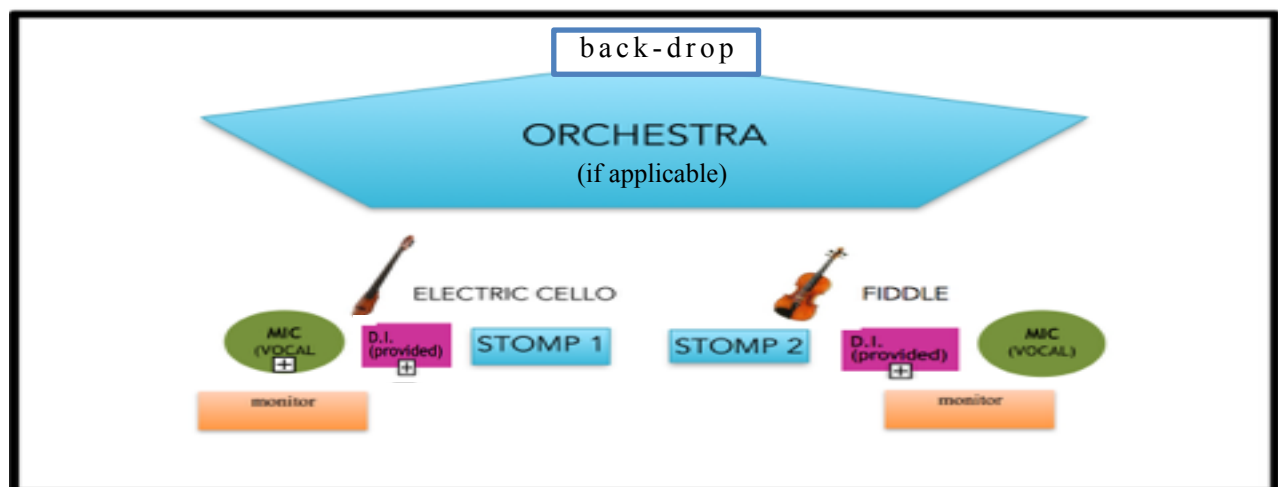

Other:

- 2 wedge monitors, can be same mix.
- AC near cello and fiddle
- Stool or chair near cello and fiddle

Green Room:

- Pitcher or bottled water
- Sparkling Water
- decaf coffee
- regular coffee
- Platter of fresh-cut vegetables (carrots, celery, broccoli, tomatoes, etc)
- Miscellaneous fruit (bananas, berries, grapes, etc.)

STAGE PLOT

- Stage Dimension: 10' x 16' minimum
- 12x12 (ish) carpet for center of stage preferred (not required)
- GOBO Logo stencil w/ holder provided **-or-** 4'x 6' Vinyl backdrop provided.
 (Please express preference prior. Backdrop hanging device not provided.)