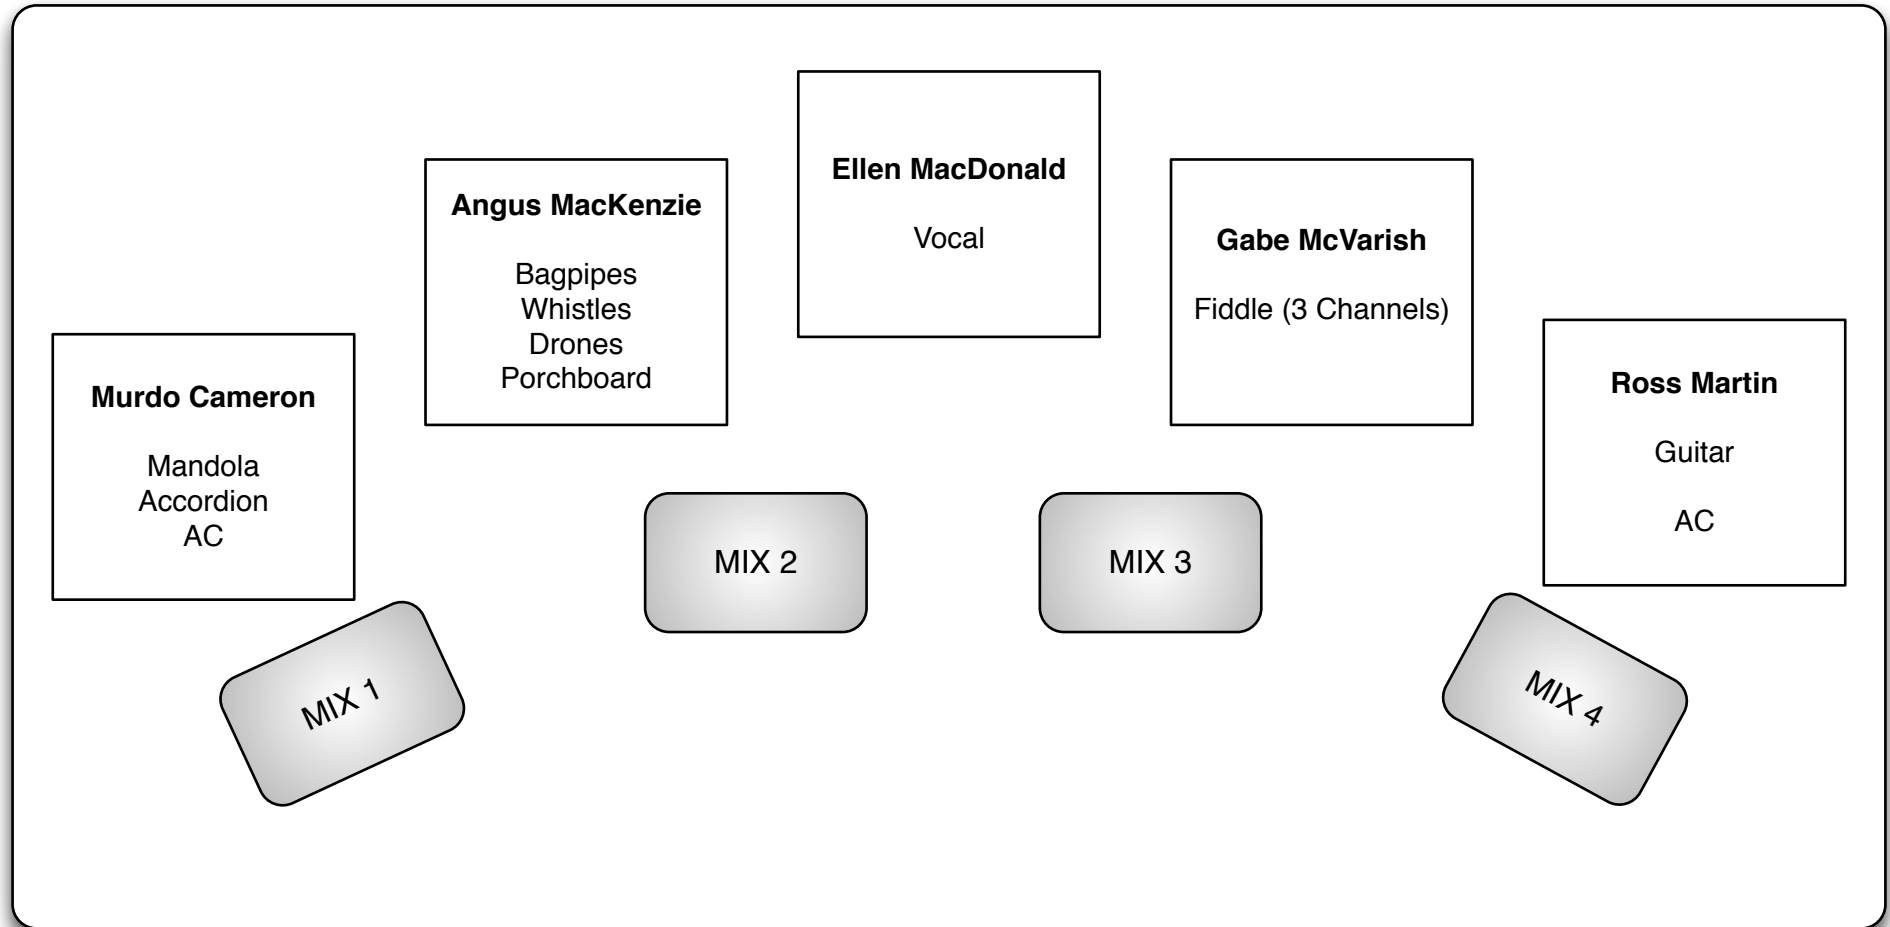

DÀIMH

Stage Plan 2015

FOH

Channel List

Channel	Name	Instrument	Requirements	Stand	Notes
1	MURDO	Mandola	XLR		
2	MURDO	Accordion	DI		
3	MURDO	Accordion	SM57	SHORT BOOM	
4	MURDO	VOX	SM58	TALL BOOM	
5	ANGUS	Bagpipes	XLR		
6	ANGUS	Border Pipes	SM58	SHORT BOOM	
7	ANGUS	Drones	TALL BOOM	
8	ANGUS	Whistle	SM58	TALL BOOM	
9	ANGUS	Porchboard	XLR		
10	ELLEN	VOX	SM58	TALL BOOM	
11	GABE	Fiddle A	DI		
12	GABE	Fiddle A	XLR		
13	GABE	Fiddle B	XLR		
14	ROSS	Guitar	XLR		
15	ROSS	VOX	SM58	TALL BOOM	