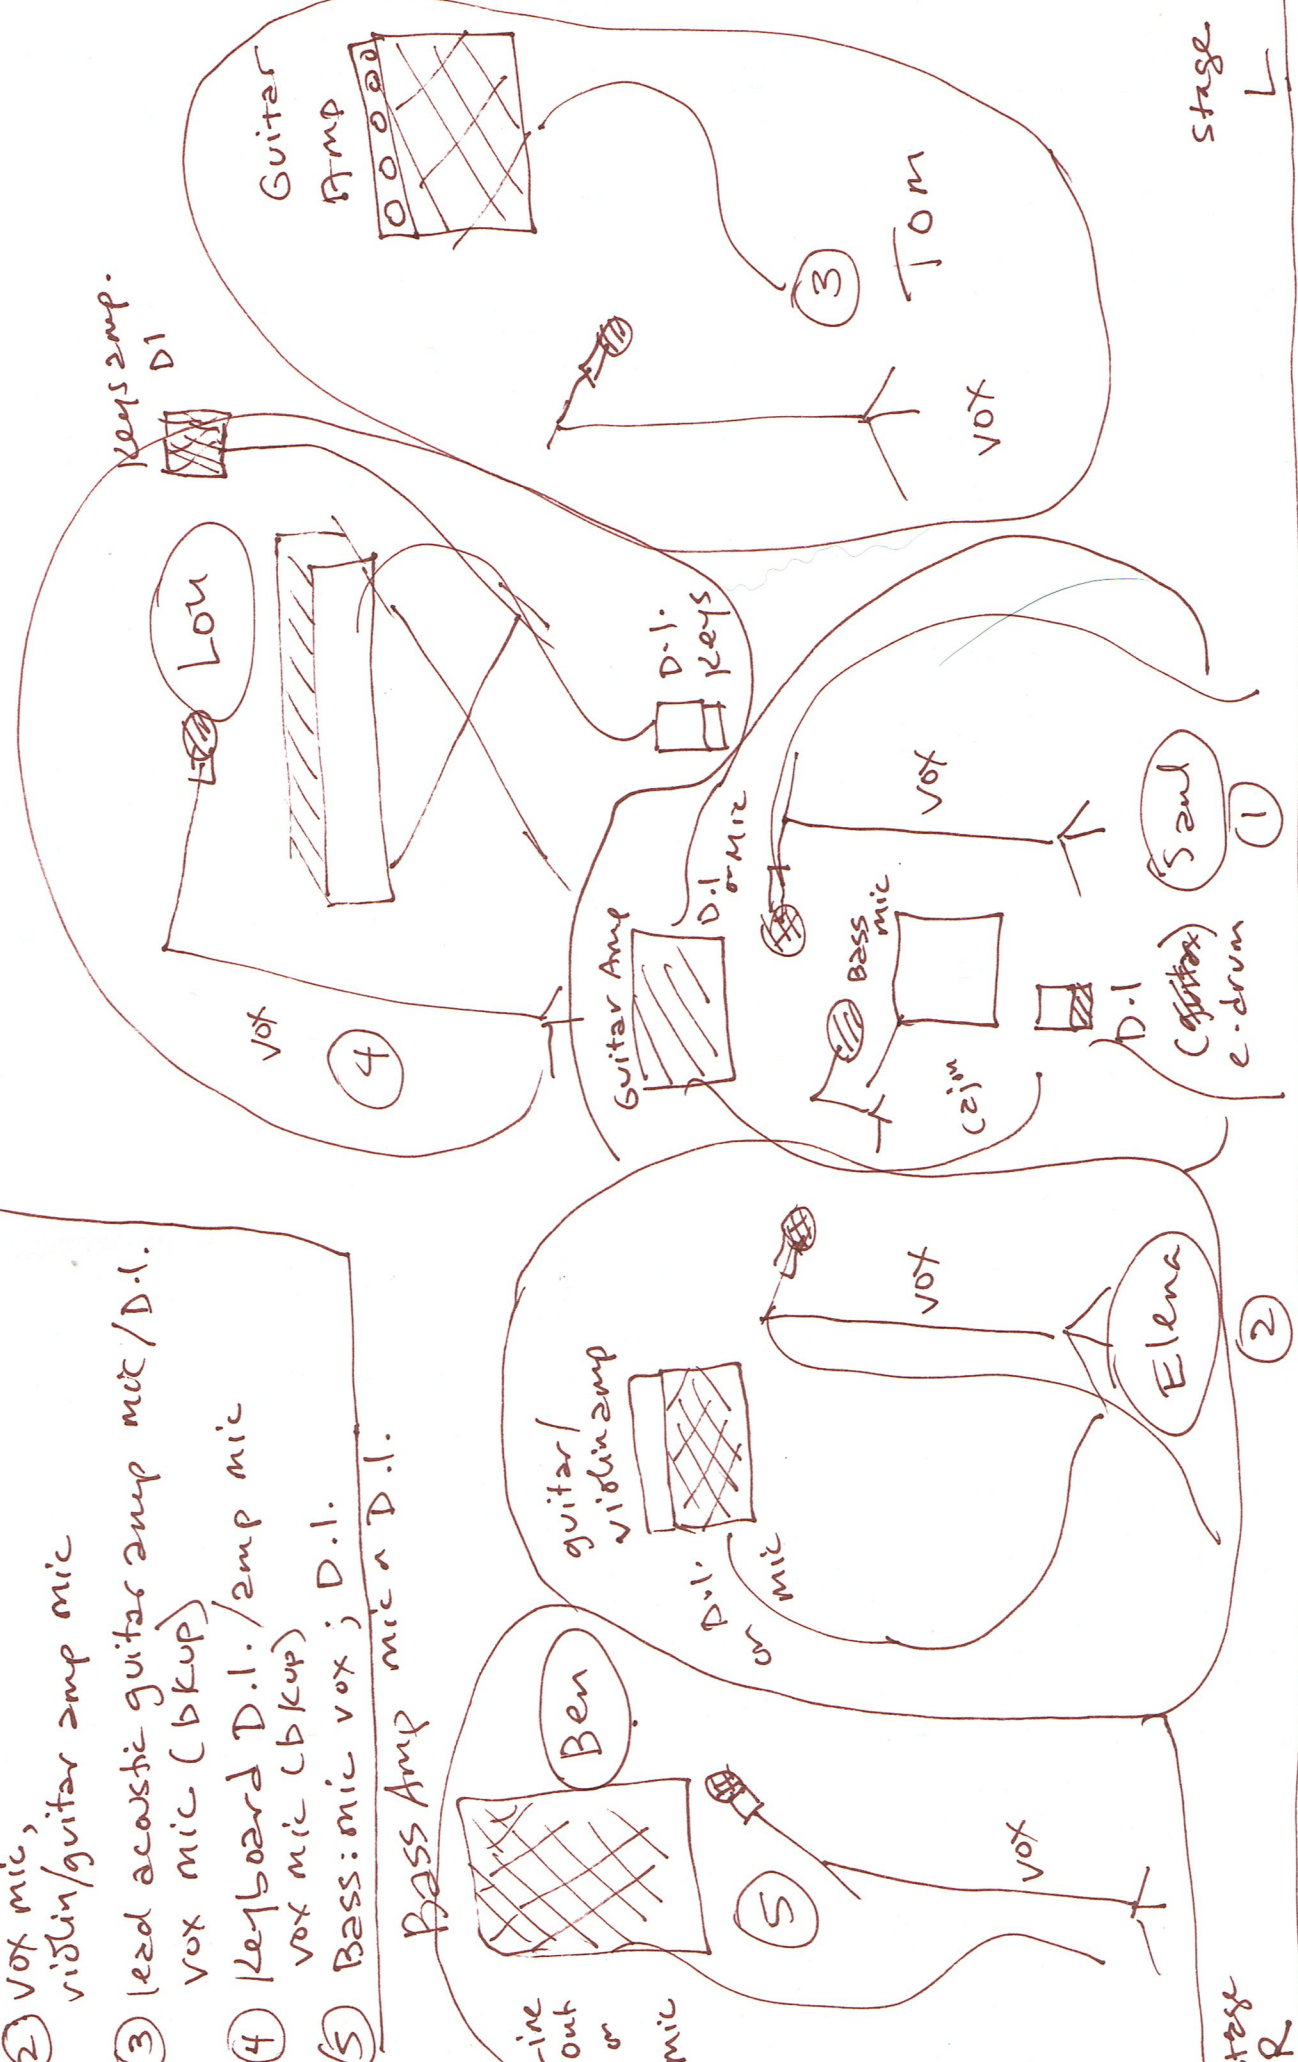

Input List

# The RAYOS 5-PIECE

- 1) vox mic; stereo D.I.; bass drum mic; quit. amp mic/d.i.
- 2) vox mic, violin/guitar amp mic
- 3) lead acoustic guitar amp mic / D.I. vox mic (bkup)
- 4) Keyboard D.I./amp mic vox mic (bkup)
- 5) Bass: mic vox; D.I. Bass Amp mic a D.I.

stage L

stage R

stage L